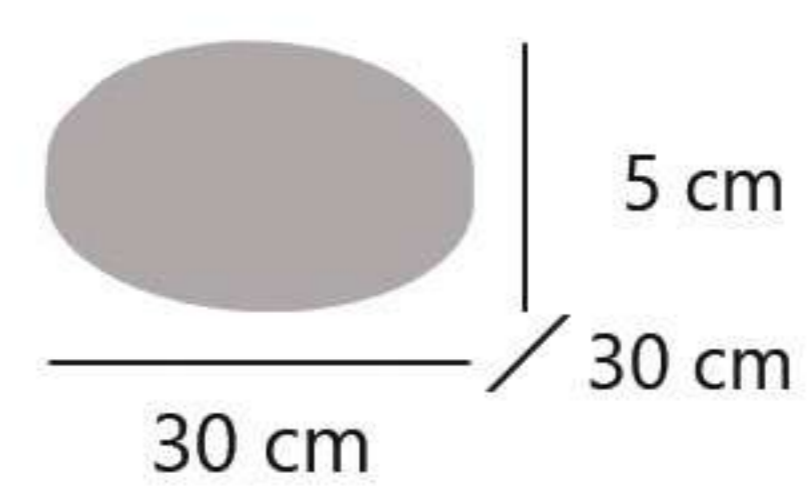

IP 54 Luminaria exterior
IP 54 Outdoor luminaire
IP 54 Luminária de exterior