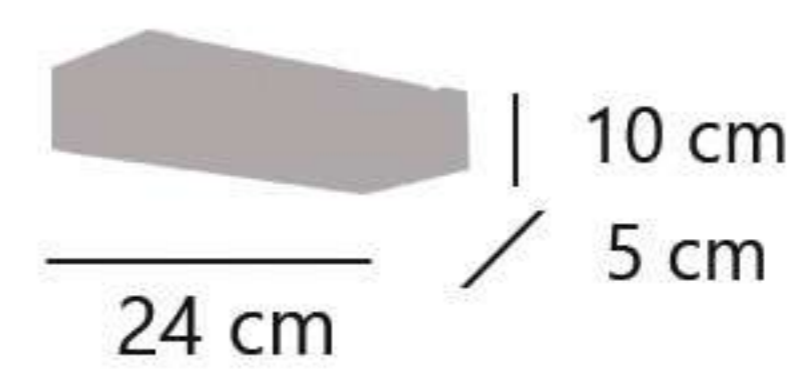

LONGO

12036 LED 12W / 720LM / 3000K

12037 LED 12W / 720LM / 3000K

Metal - Iron - Ferro