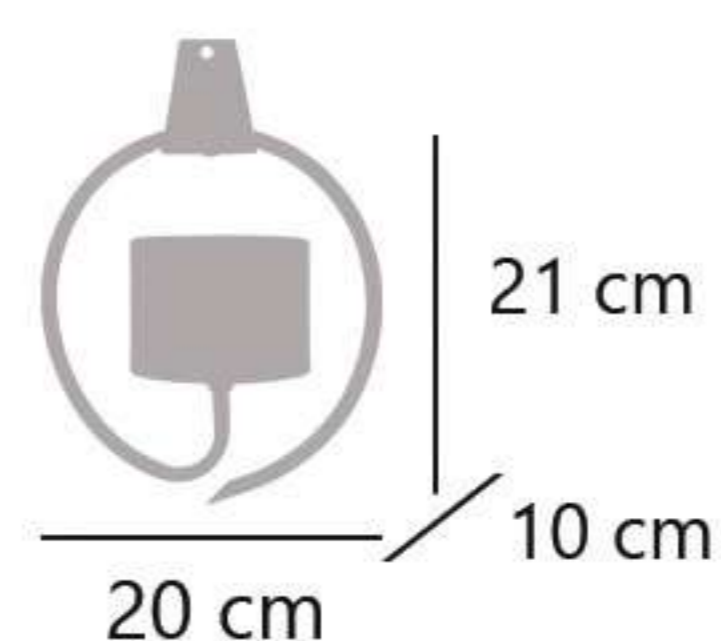

Luminaria solar
Solar luminaire
Luminária solar